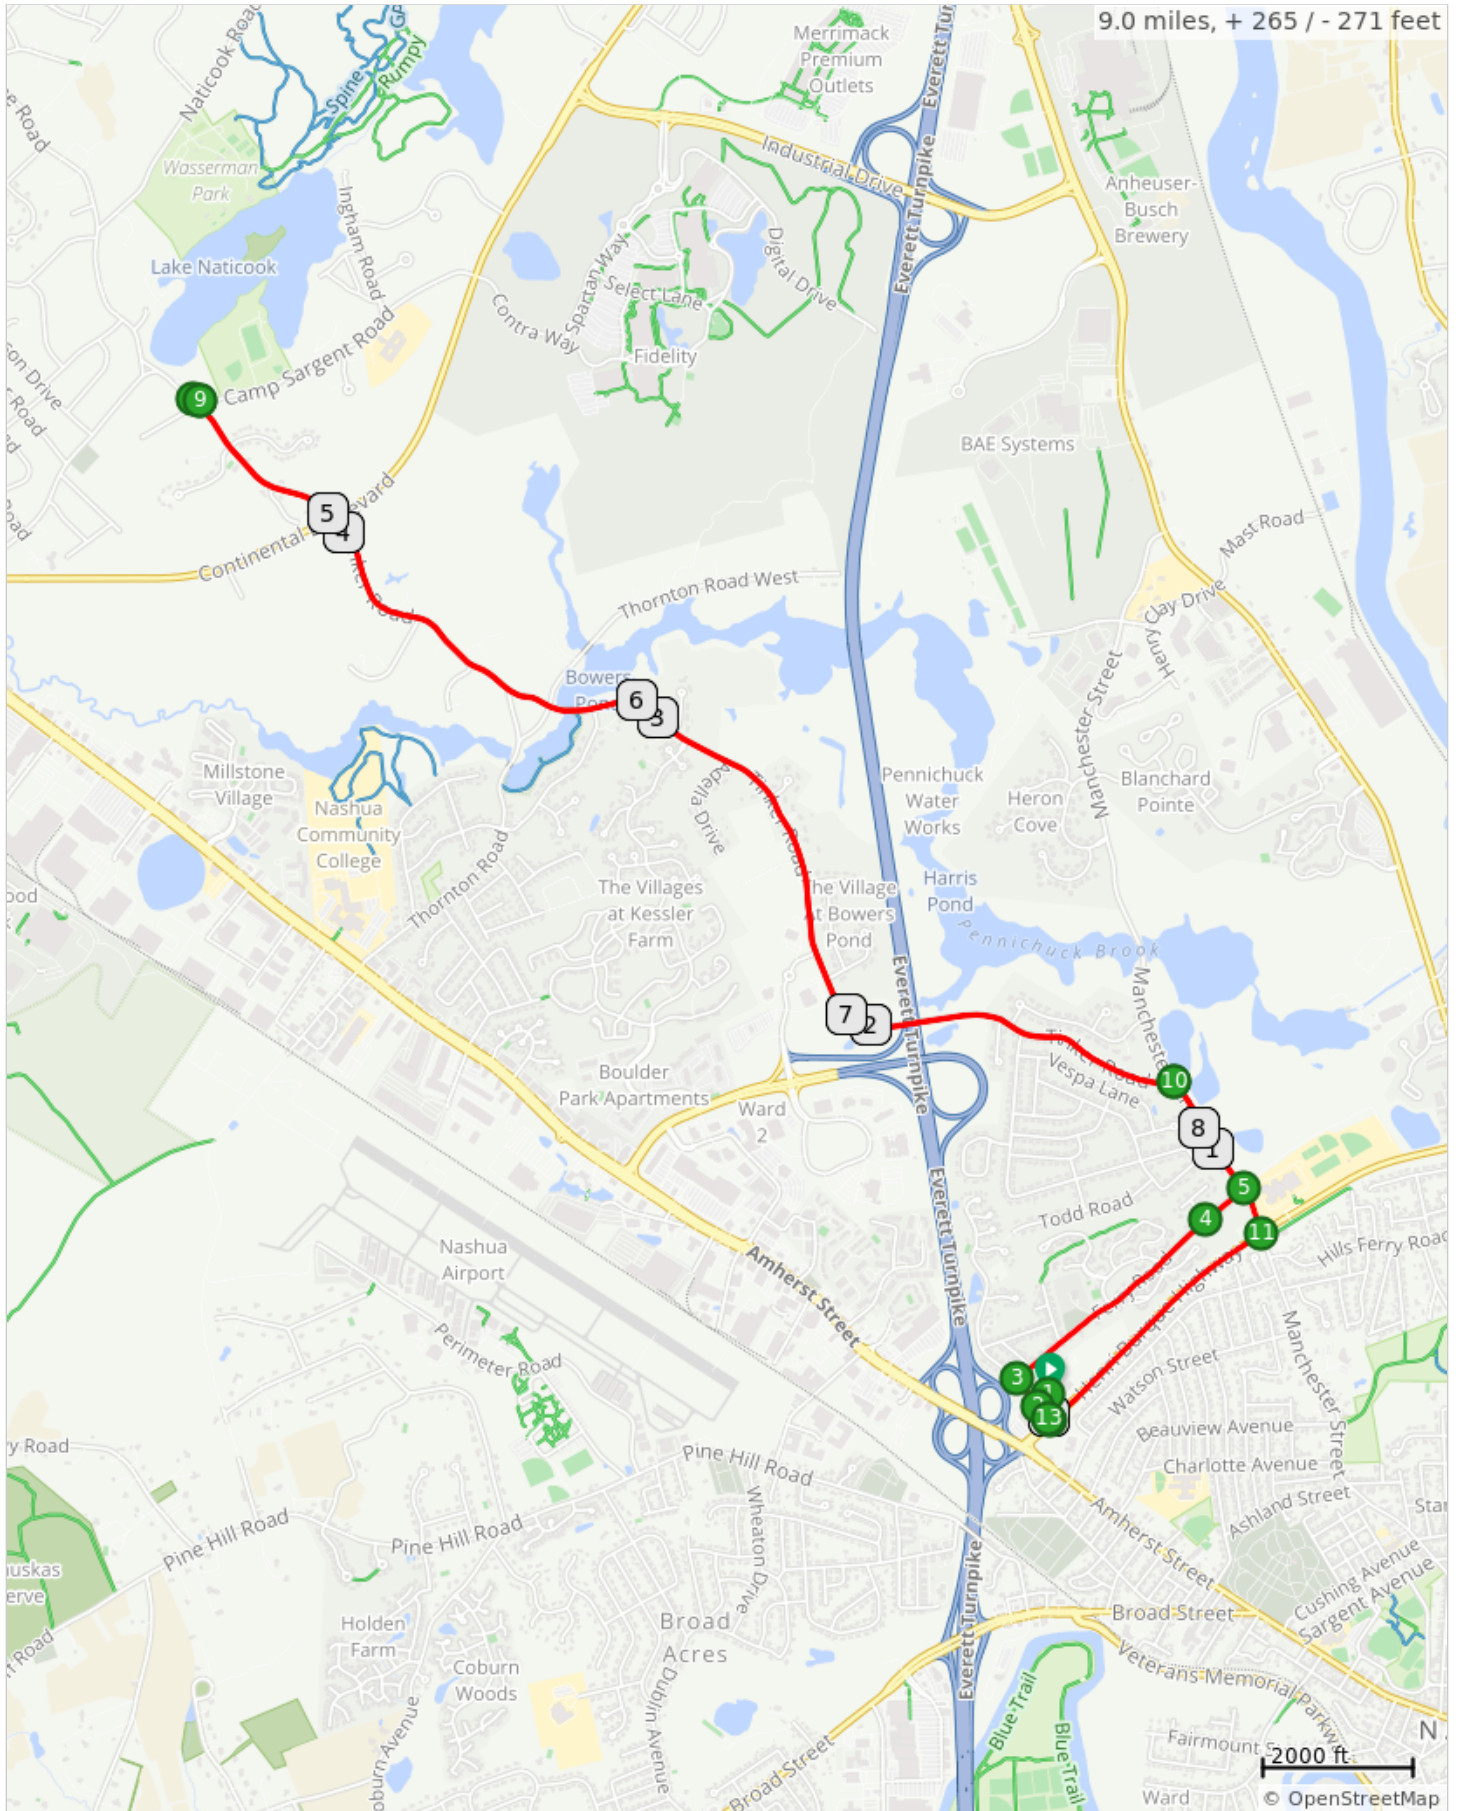

10 Mile VC 2023 Ride version 2

Num	Dist	Type	Note	Next
1.	0.0		Start of route	0.0
2.	0.0		Right onto Saint Laurent Street	0.1
3.	0.1		Right onto Ferry Road	0.6
4.	0.7		Keep left onto Ferry Road	0.1
5.	0.9		Left onto Manchester Street	0.3
6.	1.2		Left onto Tinker Road	3.3
7.	4.5		Left onto Camp Sargent Road	0.0
8.	4.5		Make a U-turn onto Camp Sargent Road	0.0
9.	4.5		Right onto Tinker Road	3.3
10.	7.9		Right onto Manchester Street	0.4
11.	8.3		Right onto Henri Burque Highway, US 3	0.7
12.	9.0		Right onto Saint Laurent Street	0.0
13.	9.0		End of route	0.0