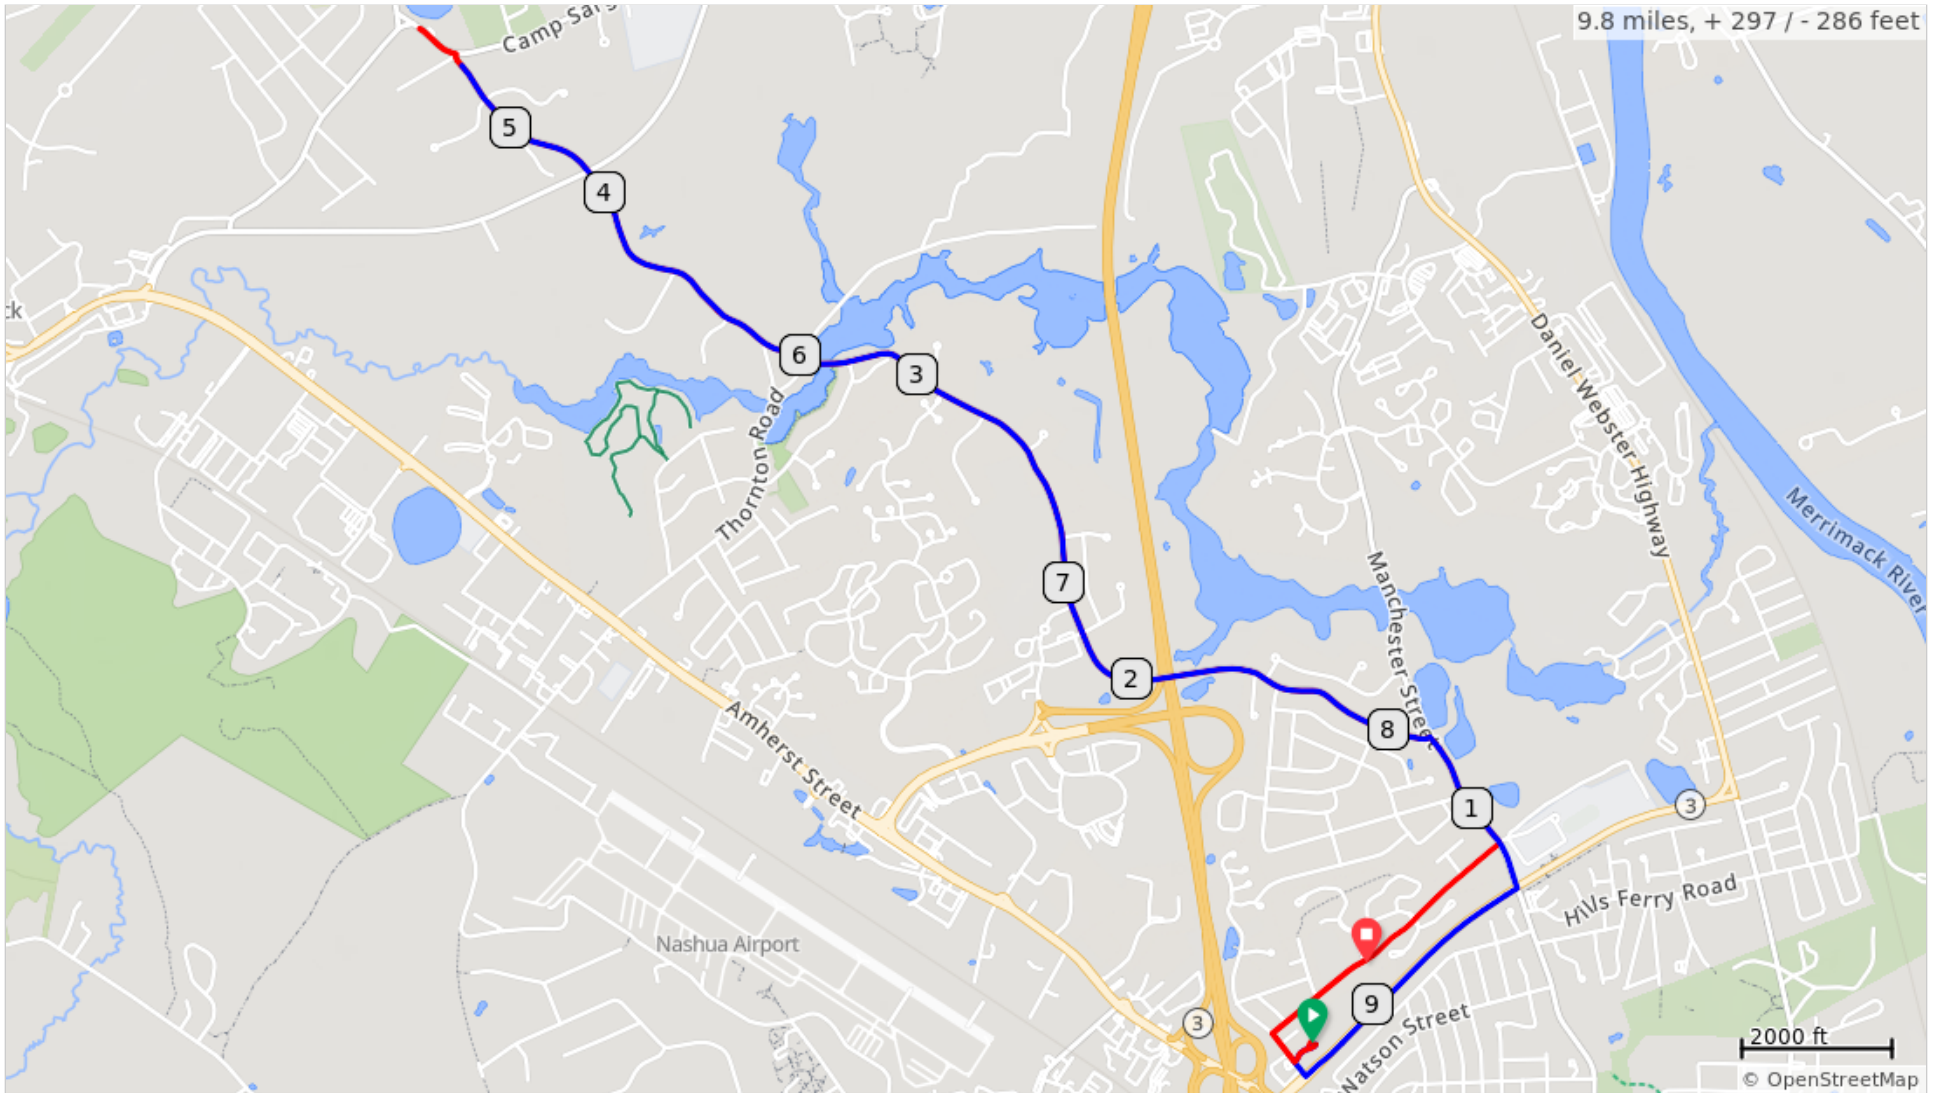

# 2024 Veterans Count 10 Mile Course

9.8 miles, + 297 / - 286 feet

## 2024 Veterans Count 10 Mile Course

Num	Dist	Type	Note
1.	0.0	📍	Start of route
2.	0.0	➡	R
3.	0.1	➡	R onto Saint Laurent Street
4.	0.2	➡	R onto Ferry Road
5.	0.9	⬅	L onto Manchester Street
6.	1.2	⬅	L onto Tinker Road
7.	3.6	⬆	Continue on Tinker Road
8.	4.5	⬅	L onto Camp Sargent Road
9.	4.6	➡	REST STOP R TURN
10.	4.6	↻	Make a U-turn - On Camp Sargent Road
11.	4.8	➡	R onto Tinker Road
12.	8.1	➡	R onto Manchester Street

8.1 miles. +220/-231 feet

Num	Dist	Type	Note
13.	8.5	➡	R onto Henri Burque Highway, US 3
14.	9.2	➡	R onto Saint Laurent Street
15.	9.3	➡	R into Church Parking lot
16.	9.8	📍	End of route

1.7 miles. +35/-13 feet