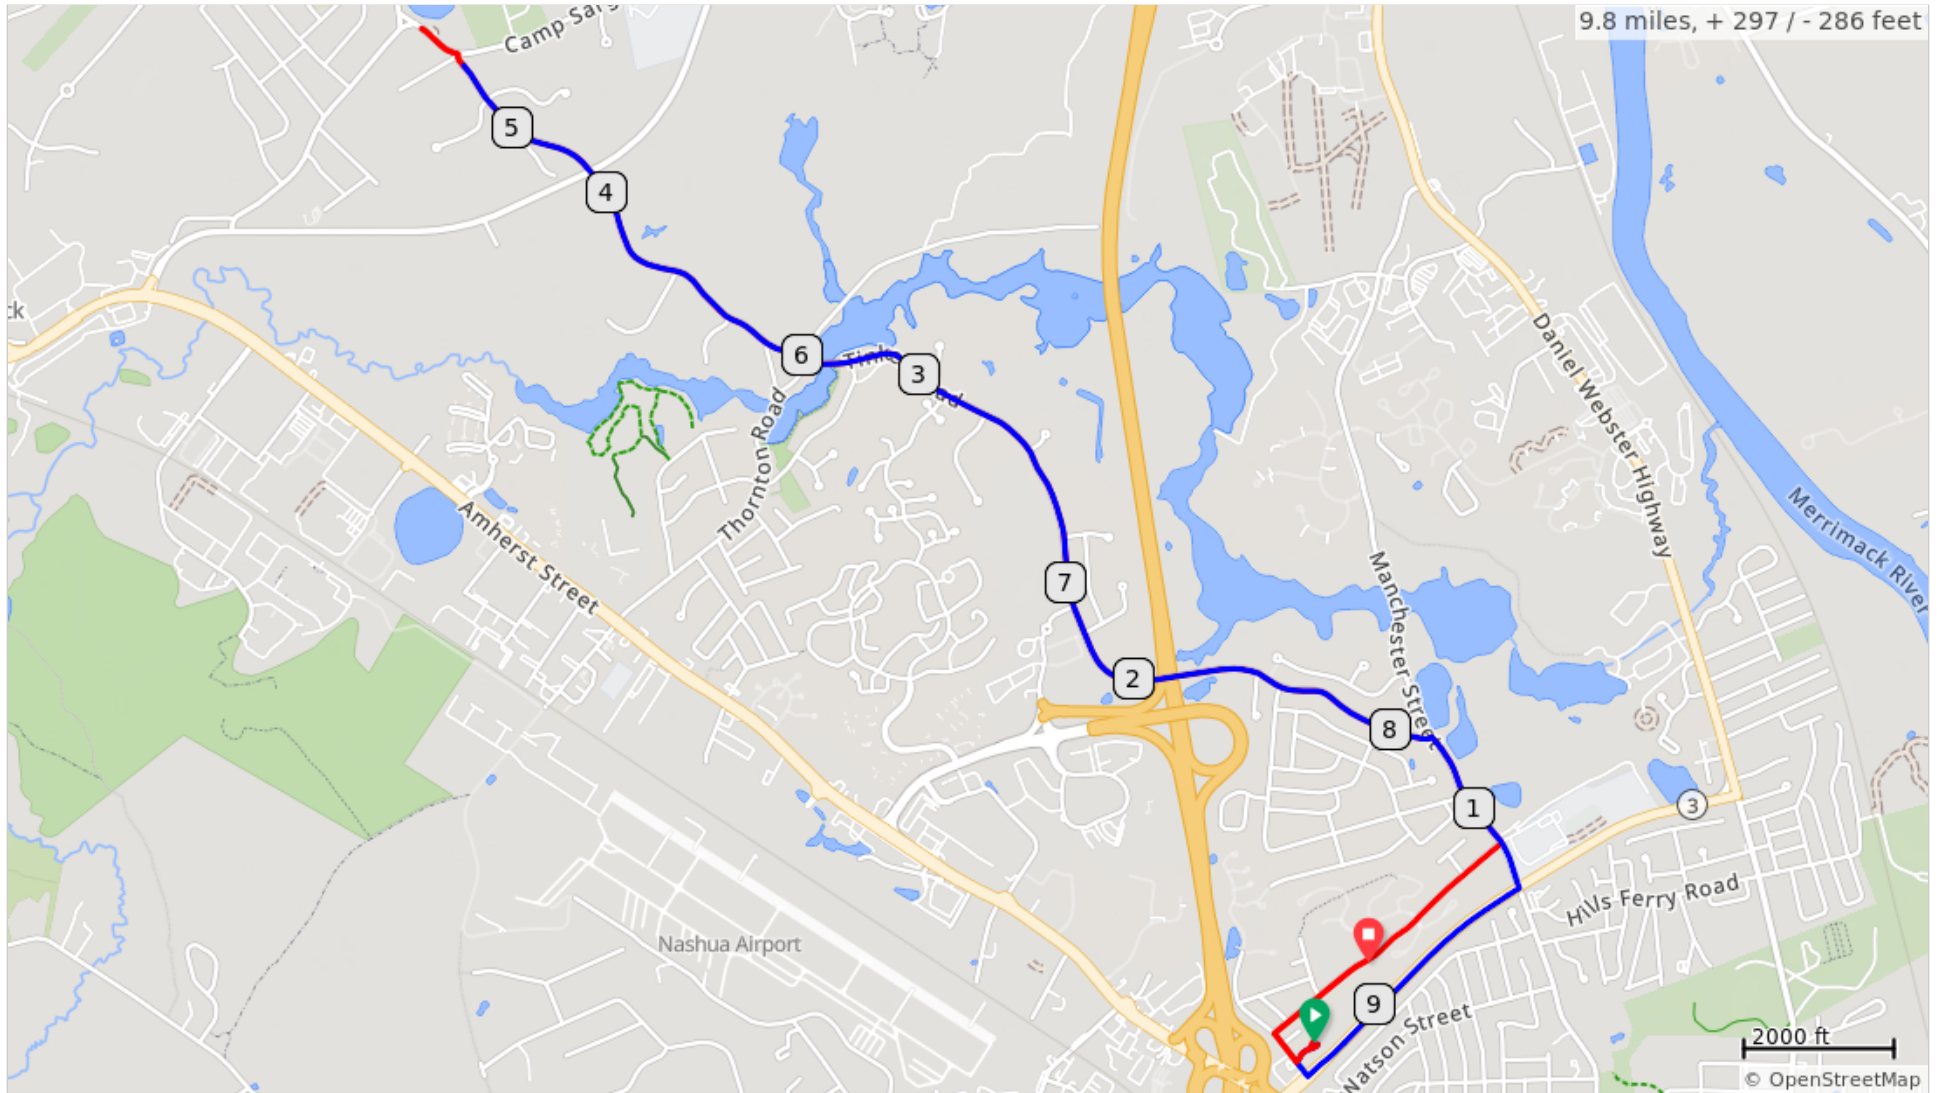

10 Mile Veterans Count Ride June 7, 2025

9.8 miles, + 297 / - 286 feet

10 Mile Veterans Count Ride June 7, 2025

Num	Dist	Type	Note
1.	0.0	📍	Start of route
2.	0.0	➡	R
3.	0.1	➡	R onto Saint Laurent Street
4.	0.2	➡	R onto Ferry Road
5.	0.9	⬅	L onto Manchester Street
6.	1.2	⬅	L onto Tinker Road
7.	3.6	⬆	Continue on Tinker Road
8.	4.5	⬅	L onto Camp Sargent Road
9.	4.6	➡	REST STOP R TURN
10.	4.6	↻	Make a U-turn - On Camp Sargent Road
11.	4.8	➡	R onto Tinker Road
12.	8.1	➡	R onto Manchester Street

8.1 miles. +220/-231 feet

Num	Dist	Type	Note
13.	8.5	➡	R onto Henri Burque Highway, US 3
14.	9.2	➡	R onto Saint Laurent Street
15.	9.3	➡	R into Church Parking lot
16.	9.8	📍	End of route

1.7 miles. +35/-13 feet