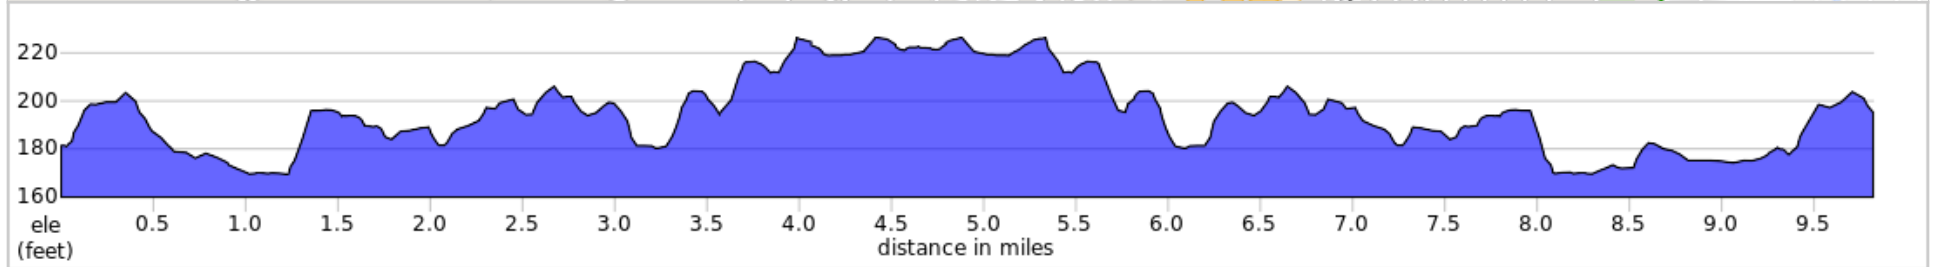

10 Mile Veterans Count Ride June 7, 2025

9.8 miles, + 297 / - 286 feet

10 Mile Veterans Count Ride June 7, 2025

Num	Dist	Type	Note
1.	0.0	📍	Start of route
2.	0.0	➡	R
3.	0.1	➡	R onto Saint Laurent Street
4.	0.2	➡	R onto Ferry Road
5.	0.9	⬅	L onto Manchester Street
6.	1.2	⬅	L onto Tinker Road
7.	3.6	⬆	Continue on Tinker Road
8.	4.5	⬅	L onto Camp Sargent Road
9.	4.6	➡	REST STOP R TURN
10.	4.6	↻	Make a U-turn - On Camp Sargent Road
11.	4.8	➡	R onto Tinker Road
12.	8.1	➡	R onto Manchester Street

8.1 miles. +220/-231 feet

Num	Dist	Type	Note
13.	8.5	➡	R onto Henri Burque Highway, US 3
14.	9.2	➡	R onto Saint Laurent Street
15.	9.3	➡	R into Church Parking lot
16.	9.8	📍	End of route

1.7 miles. +35/-13 feet